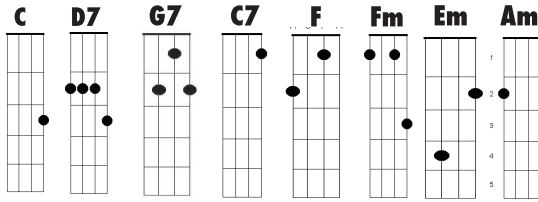

PERMACULTURE

a Rhymer's Manual

PATTERNS

PRINCIPLE 7: DESIGN FROM PATTERNS TO DETAILS

Ukulele
Chords:

Lyrics & music by Charlie Jones. 2012.

I wake up every morning
Every night I go to bed
Like everybody, I was born and
like everybody, someday I'll be dead

Like the sun a-rising
and the sun going down
It's all workin to a pattern
that keeps the whole thing going 'round

Around, around, around
It's just the way it happens
Around, around, around
always in patterns